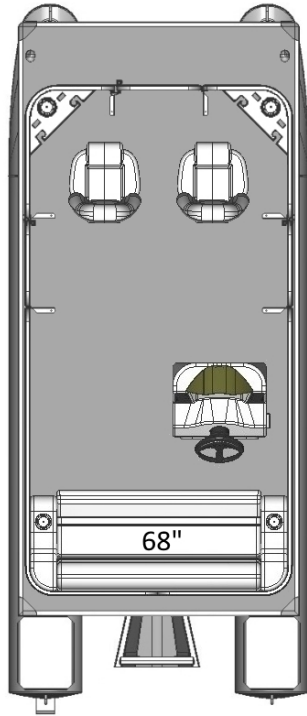

GILLGETTER 615 FISH N CRUISE

HELM & ELECTRONICS

- Fiberglass Helm Stand with Molded Kick Panel
- Woodgrain Dash with Tachometer and Volt Gauge
- Stainless Steel 5-Spoke Steering Wheel
- LED Navigation Lights
- LED Courtesy Light on the Helm

DECK & HARDWARE

- 6' x 7' Bimini Top with Color Matched Sur-Last Canvas & Boot
- Mooring Cleats
- Rear Fuel & Battery Trays

INTERIOR & FURNISHINGS

- **FLOORING:** Durable Non-Slip Vinyl Flooring
- Deluxe Upholstery featuring Dura-Lite Composite Seat Bases with Ultra-Flow Ventilation
- (2) Front Fish Seats with Corner Rod/Cup Holders
- **LIVEWELL** in Rear Bench Seat

2020 SPECIFICATIONS

Deck Size	6'-0" x 12'-9"
Pontoon Length	15'-1"
Overall Length	15'-5"
Overall Width	6'-5"
Pontoon Diameter	19"
Pontoon Wall Thickness	0.080"
Maximum Horsepower	25 HP
Maximum Weight Capacity	1,200 lbs.
Maximum Person Capacity	5 People / 780 lbs.
Approximate Dry Weight	875 lbs.